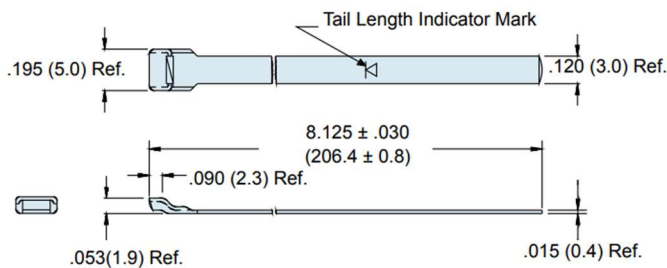

## Standard Band ATX600-052

Metric dimensions (mm) are indicated in parentheses.

The **ATX600-052 Standard Band** is precision constructed of 300 Series SST/Passivate.

TERMINATION TOOLS	
<b>BAND-IT:</b>	▪ A40199*
<b>DANIELS:</b>	▪ DBS-1101** ▪ DBS-2100*
<b>GLENAIR:</b>	▪ 600-058*
<b>MILITARY:</b>	▪ M81306/1-01*

\* One step tool  
\*\* Two step tool

## Micro-Band ATX600-057

Metric dimensions (mm) are indicated in parentheses.

The **ATX600-057 Micro Band** is precision constructed of 300 Series SST/Passivate.

TERMINATION TOOLS	
<b>BAND-IT:</b>	▪ A30199*
<b>DANIELS:</b>	▪ DBS-1201** ▪ DBS-2200*
<b>GLENAIR:</b>	▪ 600-061*
<b>MILITARY:</b>	▪ M81306/1-02*