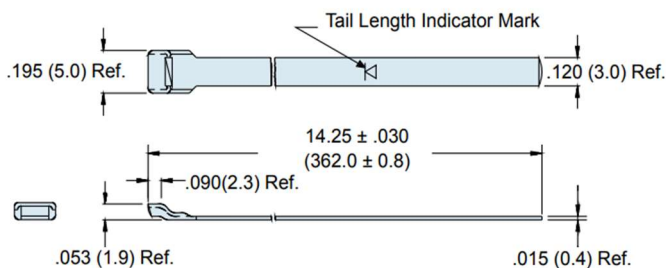

## Micro-Band ATX600-057

Metric dimensions (mm) are indicated in parentheses.

The **ATX600-057 Micro Band** is precision constructed of 300 Series SST/Passivate.

TERMINATION TOOLS	
<b>BAND-IT:</b>	▪ A30199*
<b>DANIELS:</b>	▪ DBS-1201** ▪ DBS-2200*
<b>GLENAIR:</b>	▪ 600-061*
<b>MILITARY:</b>	▪ M81306/1-02*

\* One step tool  
\*\* Two step tool

## Extended Length Micro-Band ATX600-083

Metric dimensions (mm) are indicated in parentheses.

The **ATX600-083 Extended Length Micro-Band** is precision constructed of 300 Series SST/Passivate.

TERMINATION TOOLS	
<b>BAND-IT:</b>	▪ A30199*
<b>DANIELS:</b>	▪ DBS-1201** ▪ DBS-2200*
<b>GLENAIR:</b>	▪ 600-061*
<b>MILITARY:</b>	▪ M81306/1-02*