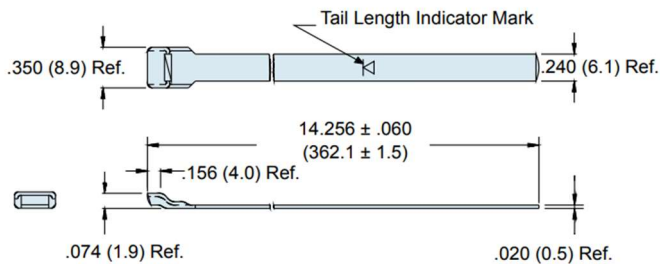

## Standard Band ATX600-052

Metric dimensions (mm) are indicated in parentheses.

The **ATX600-052 Standard Band** is precision constructed of 300 Series SST/Passivate.

TERMINATION TOOLS	
<b>BAND-IT:</b>	▪ A40199*
<b>DANIELS:</b>	▪ DBS-1101** ▪ DBS-2100*
<b>GLENAIR:</b>	▪ 600-058*
<b>MILITARY:</b>	▪ M81306/1-01*

\* One step tool  
\*\* Two step tool

## Micro-Band ATX600-057

Metric dimensions (mm) are indicated in parentheses.

The **ATX600-057 Micro Band** is precision constructed of 300 Series SST/Passivate.

TERMINATION TOOLS	
<b>BAND-IT:</b>	▪ A30199*
<b>DANIELS:</b>	▪ DBS-1201** ▪ DBS-2200*
<b>GLENAIR:</b>	▪ 600-061*
<b>MILITARY:</b>	▪ M81306/1-02*

## Extended Length Micro-Band ATX600-083

Metric dimensions (mm) are indicated in parentheses.

The **ATX600-083 Extended Length Micro-Band** is precision constructed of 300 Series SST/Passivate.

TERMINATION TOOLS	
<b>BAND-IT:</b>	▪ A30199*
<b>DANIELS:</b>	▪ DBS-1201** ▪ DBS-2200*
<b>GLENAIR:</b>	▪ 600-061*
<b>MILITARY:</b>	▪ M81306/1-02*